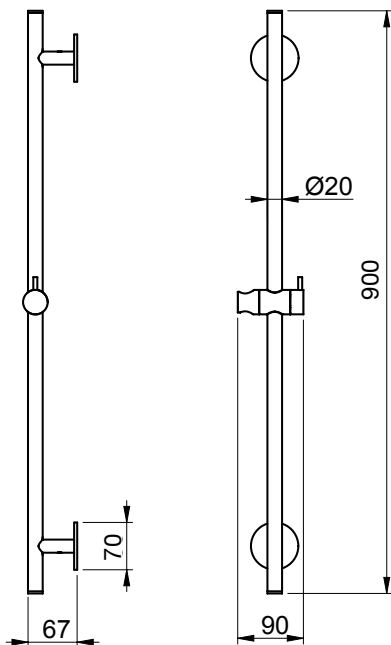

Product Type: **Slidebar**  
 Product Code: **E087073**  
 Product Name: **Slidebar with Round rosettes**  
 Description: Saliscendi con presa acqua esterna  
*Slidebar with external water outlet*  
 Dimensions: L 900 mm  
 Material: Acciaio 316 | 316 Stainless Steel

## DIMENSIONS

## RELATED PRODUCTS

Easysteel hand shower  
**E082095** | L350 mm

Water outlet  
**E095033**

316 stainless steel flex  
**C084052** | L150 mm