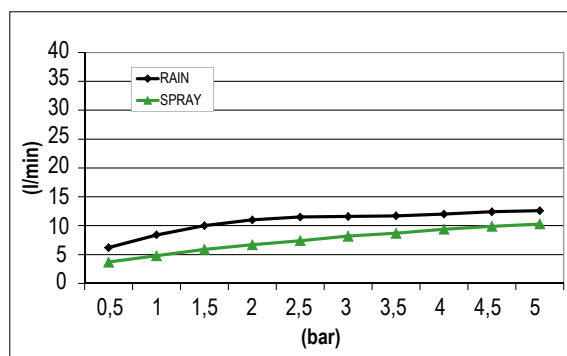

Product Type: **Built-In Head Shower**
 Product Code: **E044219**
 Product Name: **Round Temptation**

Description: Soffione a incasso
Built-in Head Shower

Dimensions: Ø380 mm
 Material: Stainless Steel

Note: connessioni | *connections* **G1/2" / NPT**
 Notes: **telaio** incasso e kit di connessione inclusi | *built-in frame* and *connection kit* included
completamente ispezionabile | *completely inspectionable*

DIMENSIONS

FLOWRATE

MIN: 1 bar | MAX: 5 bar | BEST: 3 bar

PRODUCT CARE

To avoid damages to the purchased equipment, please observe the following recommendations for use:

- Clean the plumbing before connecting the device.
- Periodically clean the water blade to avoid any limestone deposits that could compromise the good functioning.