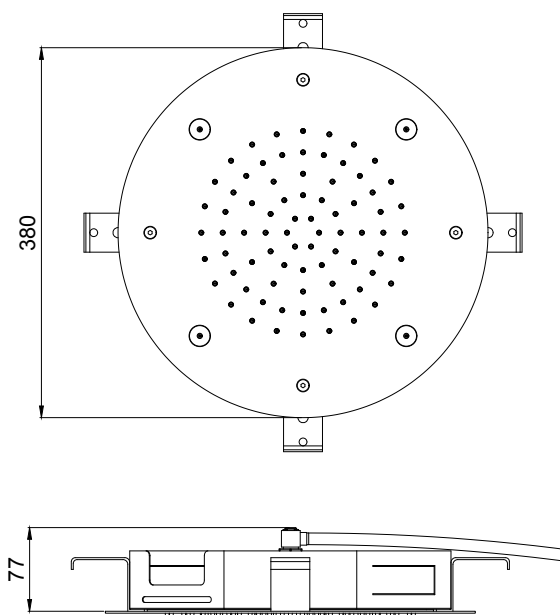

Product Type: **Built-In Head Shower**
 Product Code: **E044219**
 Product Name: **Round Temptation**

Description: Soffione a incasso
Built-in Head Shower

Dimensions: Ø380 mm
 Material: Stainless Steel

Note: connessioni | *connections* **G1/2" / NPT**
 Notes: **telaio** incasso e kit di connessione inclusi | *built-in frame* and *connection kit* included
completamente ispezionabile | *completely inspectionable*

DIMENSIONS

FLOWRATE

MIN: 1 bar | MAX: 5 bar | BEST: 3 bar

PRODUCT CARE

To avoid damages to the purchased equipment, please observe the following recommendations for use:

- Clean the plumbing before connecting the device.
- Periodically clean the water blade to avoid any limestone deposits that could compromise the good functioning.