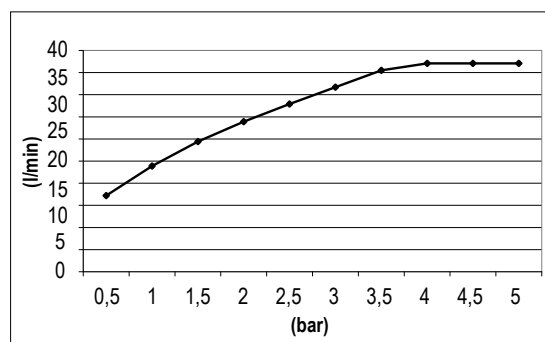

Product Type: **Head Shower**
 Product Code: **E044014**
 Product Name: **Retrò Head Shower**

Description: *Soffione Retrò*
Retrò Head Shower

Dimensions: Ø200 mm

Material: Brass

Note:
 Notes:

Functions:

1 Way

Rain

Finishes:

Chrome
CR

PVD Polished

Gold
GO

DIMENSIONS

FLOWRATE

PRODUCT CARE