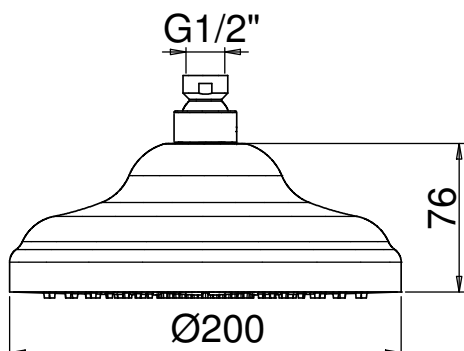

DIMENSIONS