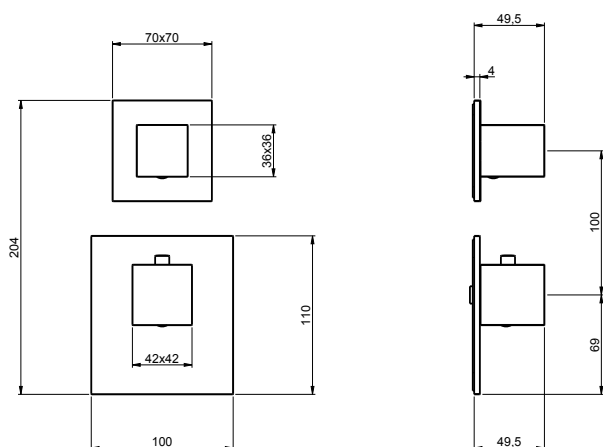

DIMENSIONS