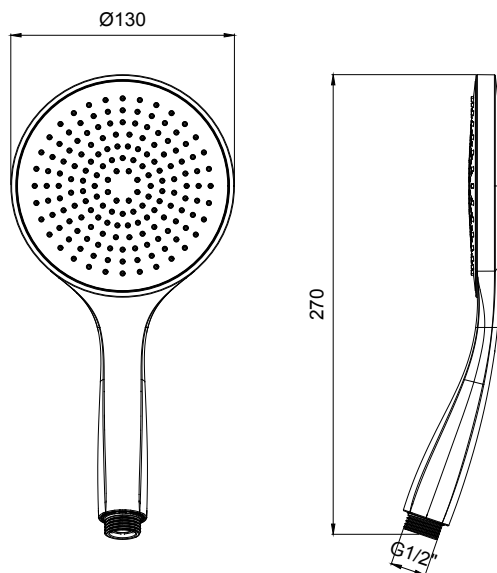

DIMENSIONS