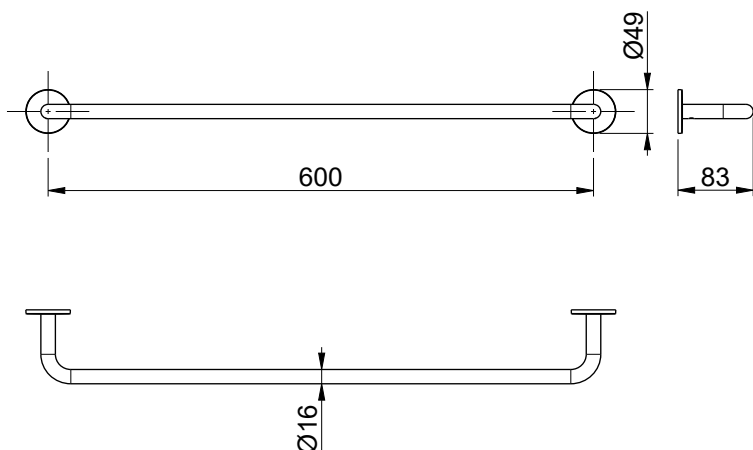

DIMENSIONS