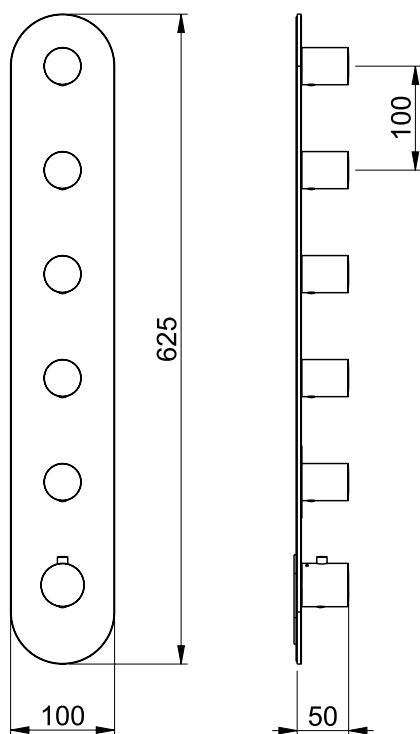

Product Type: **Water Control**
 Product Code: **E180045**
 Product Name: **Estetiche per High Flow**

Description: *Estetiche maniglia tonda placca tonda*
Round handle with round plate trim set

Dimensions: *placca 100x625 mm*

Material: *plate 100x625mm*

Functions:

High Flow

Thermostatic

5 - way

6 - way

Finishes:

Chrome
CR

Absolute Black
AB

DIMENSIONS

TO GO WITH

DA ABBINARE CON I TO GO WITH:

E176005 modulo incasso termostatico con 5 vitoni
 thermostatic concealed module with 5 valves

E176306 modulo incasso termostatico con 1 deviatore e 4 vitoni
 thermostatic concealed module with 1 diverte and 4 valves