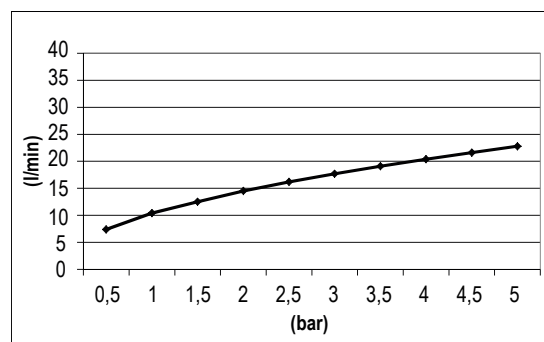

Product Type: **Hand Showers**
 Product Code: **E082068**
 Product Name: **Easy 80**
 Description: *Doccia Monogetto*
Monojet Hand Shower
 Dimensions: Ø 82mm
 Material: ABS

Note: doccia tubolare monogetto
 Notes: *monojet hand shower*

Functions:  1 Way  Rain

Finishes:  Chrome
CR

DIMENSIONS

FLOWRATE

PRODUCT CARE

To avoid damages to the purchased equipment, please observe the following recommendations for use:

- Clean the plumbing before connecting the device.
- Periodically clean the water blade to avoid any limestone deposits that could compromise the good functioning.