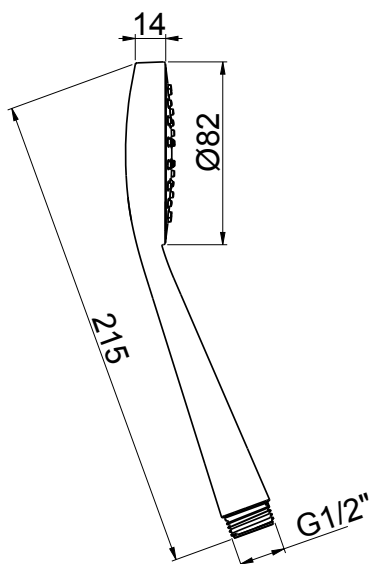

Product Type: **Hand Showers**
 Product Code: **E082068**
 Product Name: **Easy 80**
 Description: *Doccia Monogetto*
Monojet Hand Shower
 Dimensions: Ø 82mm
 Material: ABS

Note: doccia tubolare monogetto
 Notes: *monojet hand shower*

Functions:  1 Way  Rain

Finishes:  Chrome
CR

DIMENSIONS

FLOWRATE

PRODUCT CARE

To avoid damages to the purchased equipment, please observe the following recommendations for use:

- Clean the plumbing before connecting the device.
- Periodically clean the water blade to avoid any limestone deposits that could compromise the good functioning.