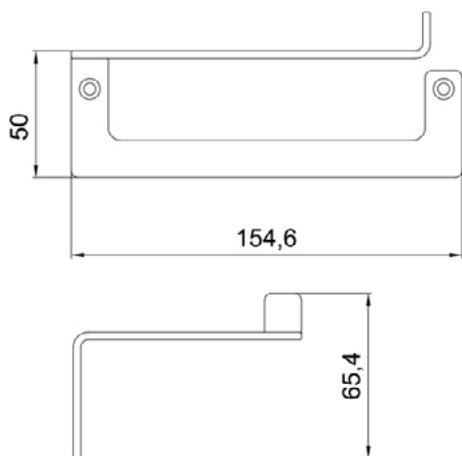

Product Type: **Shower Accessories**  
 Product Code: **E315000**  
 Product Name: **Toilet paper holder**

Description: porta carta igienica  
 toilet paper holder

Dimensions: L155 mm

Material: Acciaio | Stainless Steel

## DIMENSIONS