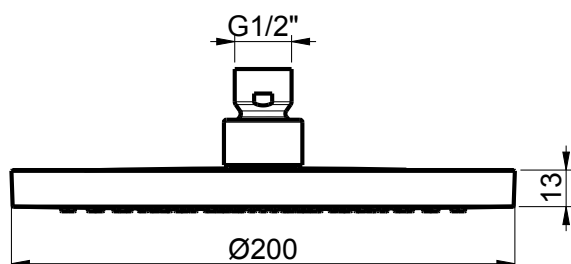

DIMENSIONS