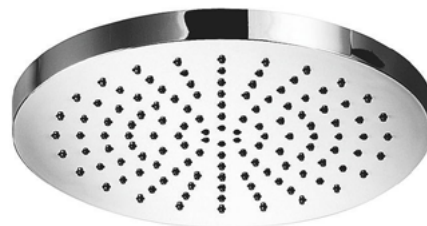

Product Type: **Emotion Head Shower**
 Product Code: **E044075**
 Product Name: **Round Emotion**
 Description: Soffione Emotion Tondo Ø200mm
 Round Emotion Head Shower Ø200mm
 Dimensions: Ø200 mm
 Material: ABS

Note: con cartuccia che ottimizza l'esperienza della doccia, attacco 1/2" gas
 Notes: *water cartridge system to maximize your shower experience, 1/2" gas connection*

Functions:

1 Way

Rain

Finishes:

Chrome
CR