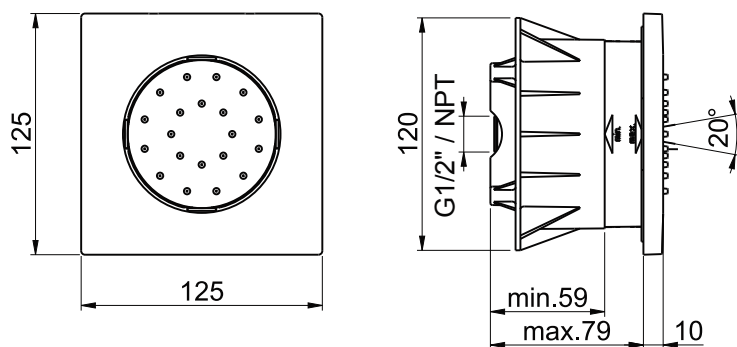

DIMENSIONS