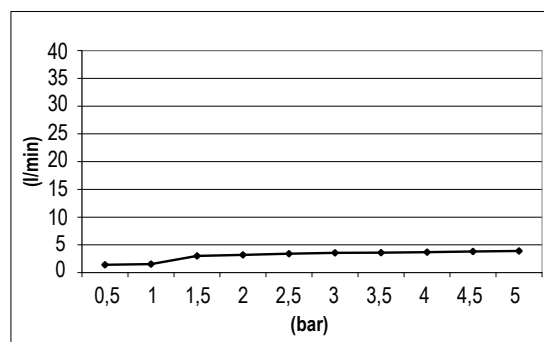

Product Type: **Bodyjets**
Product Code: **E044085**
Product Name: **Emotion Square**
Description: Bodyjet con getto Spray
Bodyjet with Spray jet
Dimensions: 125x125 mm
Material: ABS

Note: connessione | **completamente ispezionabile**
Notes: connections **G1/2"** | **completely inspectionable**

Functions: 1 Way Spray

Finishes:

Matt Colours		PVD Polished		PVD Brushed					
Chrome CR	Nichel Brushed BS	Matt Black MB	Matt White WM	Gold GO	Deep Black DB	High Brass HB	Copper CO	Gun Metal GM	Absolute Black AB

DIMENSIONS

FLOWRATE