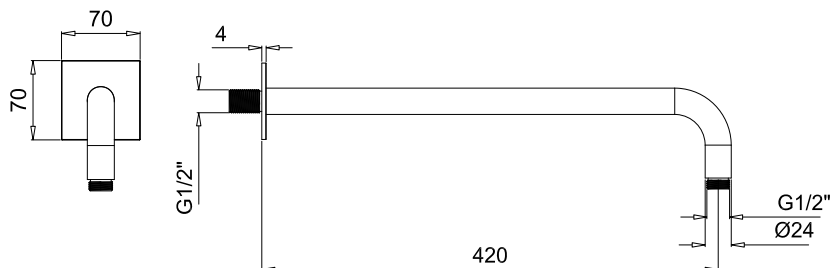

DIMENSIONS