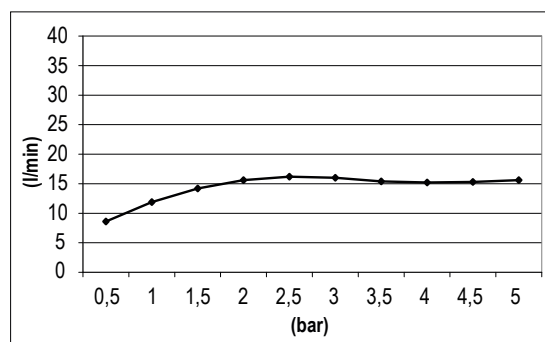

Product Type: **Emotion Head Shower**
Product Code: **E044076**
Product Name: **Round Emotion**
Description: Soffione Emotion Tondo Ø200mm
Round Emotion Head Shower Ø200mm
Dimensions: Ø200 mm

Note: con cartuccia che ottimizza l'esperienza della doccia, attacco 1/2" gas
Notes: *water cartridge system to maximize your shower experience, 1/2" gas connection*

Functions: 1 Way Rain

Finishes:

		Painted		PVD Polished		PVD Brushed		
Chrome CR	Nichel Brushed BS							
		Matt Black MB	Matt White WM	Gold GO	Deep Grey DG	High Brass HB	Copper CO	Gun Metal GM

DIMENSIONS

FLOWRATE