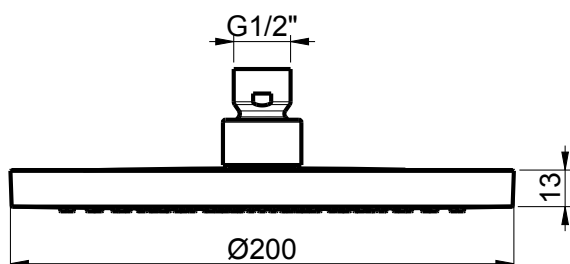

DIMENSIONS