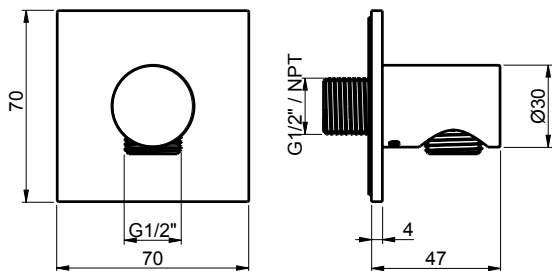

DIMENSIONS