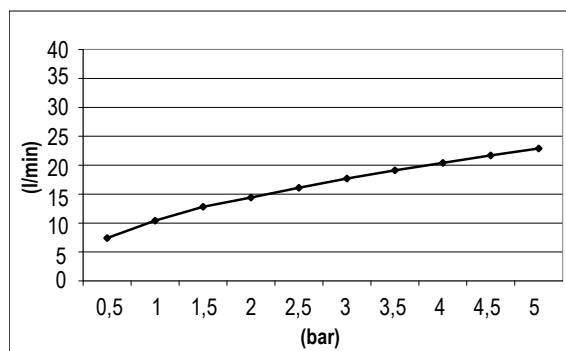

Product Type: **Hand Showers**
Product Code: **E082095**
Product Name: **Easysteel**

Description: Doccia Monogetto
Monojet Hand Shower

Dimensions: Ø 25mm
Material: Acciaio 316 | 316 Stainless Steel

Note: doccia tubolare monogetto
Notes: *monojet hand shower*

Functions:

Finishes: **Stainless Steel** **316 AISI** | **316 PVD Brushed** **High Brass 316 HB** **Copper 316 CO** **Gun Metal 316 GM** **Absolute Black 316 AB**

DIMENSIONS

FLOWRATE