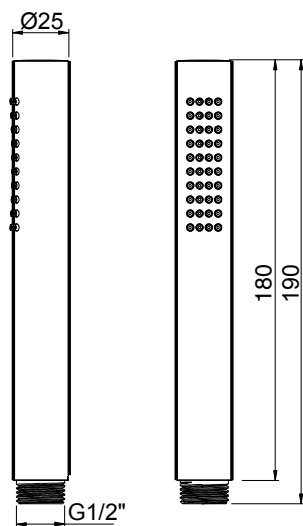

Product Type: **Hand Showers**
 Product Code: **E082095**
 Product Name: **Easysteel**

Description: Doccia Monogetto
Monojet Hand Shower

Dimensions: Ø 25mm
 Material: Acciaio 316 | 316 Stainless Steel

Note: doccia tubolare monogetto
 Notes: *monojet hand shower*

Functions:  

Finishes: **Stainless Steel**  **316 AISI** | **316 PVD Brushed**  **High Brass 316 HB**  **Copper 316 CO**  **Gun Metal 316 GM**  **Absolute Black 316 AB**

DIMENSIONS

FLOWRATE

PRODUCT CARE

To avoid damages to the purchased equipment, please observe the following recommendations for use: