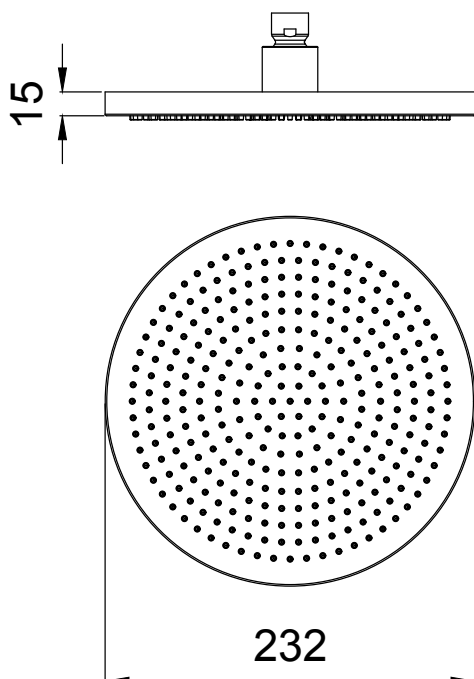

Product Type: **Velvet Head Shower**  
 Product Code: **E044293**  
 Product Name: **Velvet Round 230**  
 Description: **Soffione Tondo L230mm**  
**Round Head Shower L230mm**  
 Dimensions:  $\varnothing 230$  mm  
 Material: ABS

Note: **completamente ispezionabile | connessione G1/2" - NPT**  
 Notes: **completely inspectionable | connection G1/2" - NPT**

Functions:

1 Way

Velvet Rain

Finishes:

Chrome  
**CR**

**Matt Colours**

Matt Black  
**MB**

## DIMENSIONS