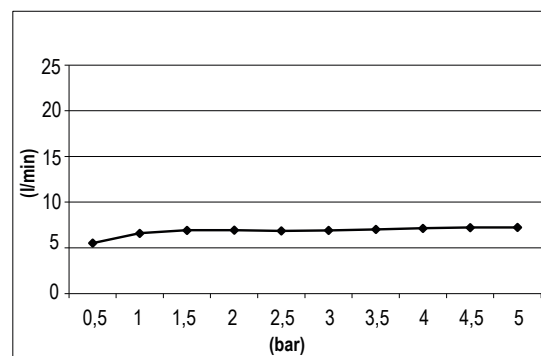

Product Type: **Velvet Head Shower**
Product Code: **E044293**
Product Name: **Velvet Round 230**
Description: **Soffione Tondo L230mm**
Round Head Shower L230mm
Dimensions: $\varnothing 230$ mm
Material: ABS

Note: **completamente ispezionabile | connessione G1/2" - NPT**
Notes: **completely inspectionable | connection G1/2" - NPT**

Functions:

1 Way

Velvet Rain

Finishes:

Chrome
CR

Matt Colours

Matt Black
MB

Matt White
WM

DIMENSIONS

FLOWRATE