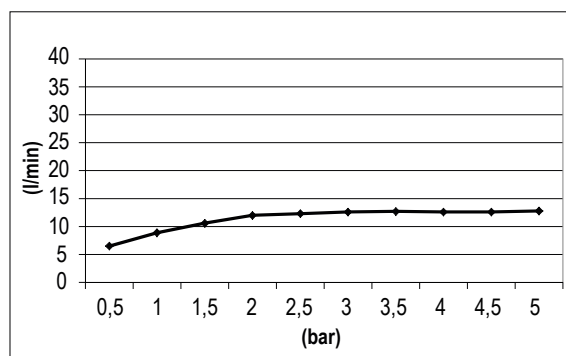

Product Type: **Built-In Head Shower**
 Product Code: **E044171**
 Product Name: **Square Temptation**

Description: Soffione a incasso
Built-in Head Shower

Dimensions: 300x300 mm
 Material: Stainless Steel

DIMENSIONS

FLOWRATE

MIN: 1 bar | MAX: 5 bar | BEST: 3 bar

PRODUCT CARE

To avoid damages to the purchased equipment, please observe the following recommendations for use:

- Clean the plumbing before connecting the device.
- Periodically clean the water blade to avoid any limestone deposits that could compromise the good functioning.