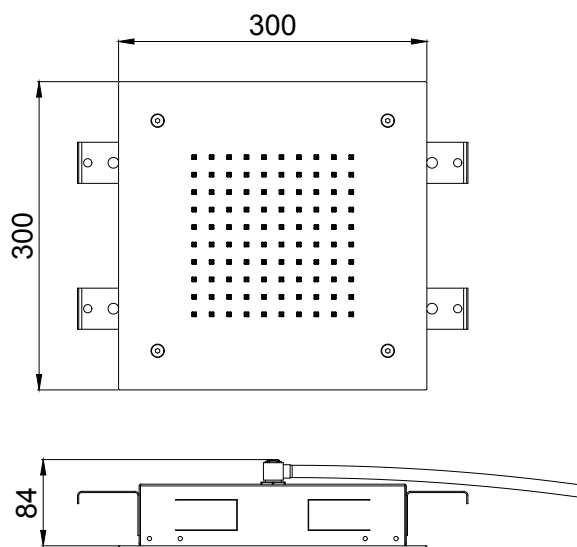

Product Type: **Built-In Head Shower**
 Product Code: **E044171**
 Product Name: **Square Temptation**

Description: Soffione a incasso
Built-in Head Shower

Dimensions: 300x300 mm
 Material: Stainless Steel

Note: connessioni | *connections* **G1/2" / NPT**
 Notes: **telaio** incasso e kit di connessione inclusi | *built-in frame* and *connection kit* included
completamente ispezionabile | *completely inspectionable*

DIMENSIONS

FLOWRATE

MIN: 1 bar | MAX: 5 bar | BEST: 3 bar

PRODUCT CARE

To avoid damages to the purchased equipment, please observe the following recommendations for use:

- Clean the plumbing before connecting the device.
- Periodically clean the water blade to avoid any limestone deposits that could compromise the good functioning.