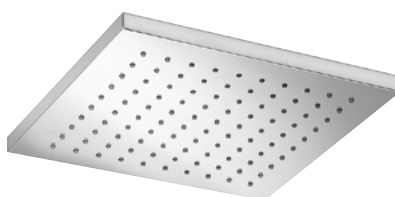

Product Type: **Shower Arm**
 Product Code: **E021112**
 Product Name: **Wall Arm L 350 mm**

Description: Braccio doccia con rosone quadro L 350 mm
 Wall arm shower with square rosette L 350 mm

Dimensions: L350 mm
 Material: Ottone | Brass

PACKING

10 pcs

RELATED PRODUCTS

E044077

SQUARE EMOTION SHOWER HEAD - ABS

E044078

SQUARE EMOTION SHOWER HEAD - OTTONE
- BRASS

E044220