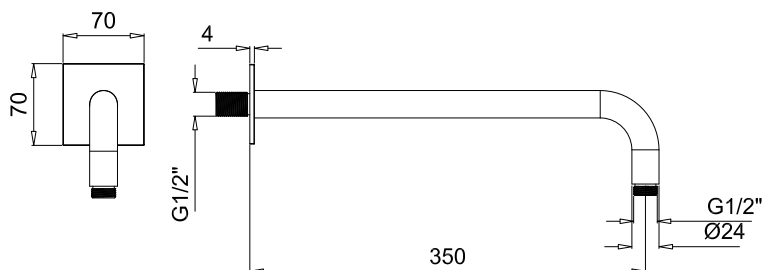

DIMENSIONS