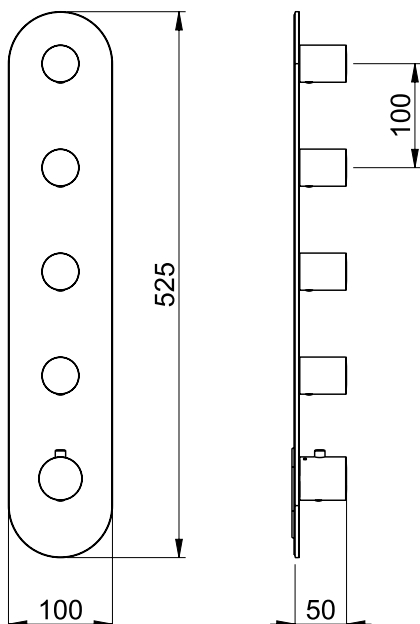

Product Type: **Water Control**
 Product Code: **E180044**
 Product Name: **Estetiche per High Flow**
 Description: *Estetiche maniglia tonda placca tonda*
Round handle with round plate trim set
 Dimensions: **placca 100x525 mm**
 Material: *plate 100x525mm*

DIMENSIONS

TO GO WITH

E176004 modulo incasso termostatico
 con 4 vitoni
 thermostatic concealed
 module with 4 valves

PRODUCT CARE

To avoid damages to the purchased equipment, please observe the following recommendations for use: