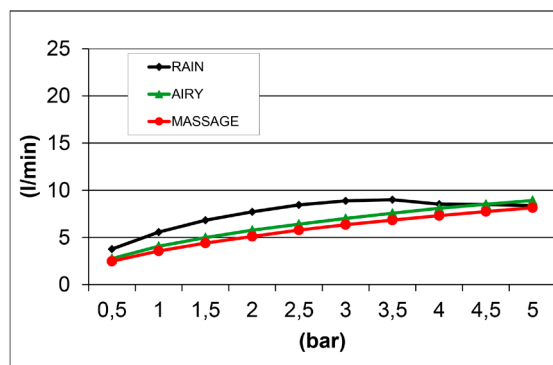

Product Type: **Beam Collection**
 Product Code: **E044286**
 Product Name: **Beam Multijet**

Description: So ione a parete
wall Head Shower

Dimensions: 100x142 mm
 Material: Acciaio 316 | 316 Stainless Steel

Notes: il prodotto è venduto con in dotazione rosone tondo Ø 70 mm e quadro L 70 mm |
the product is sold with round rosette Ø 70 mm and square rosette L 70 mm

Functions:

1 Way	Airstream	Massage	Rain

Finishes:

Stainless Steel	316 PVD Brushed			
316 AISI	High Brass 316 HB	Copper 316 CO	Gun Metal 316 GM	Absolute Black 316 AB

DIMENSIONS

FLOWRATE

MIN: 1 bar | MAX: 5 bar | BEST: 3 bar

PRODUCT CARE

To avoid damages to the purchased equipment, please observe the following recommendations for use: