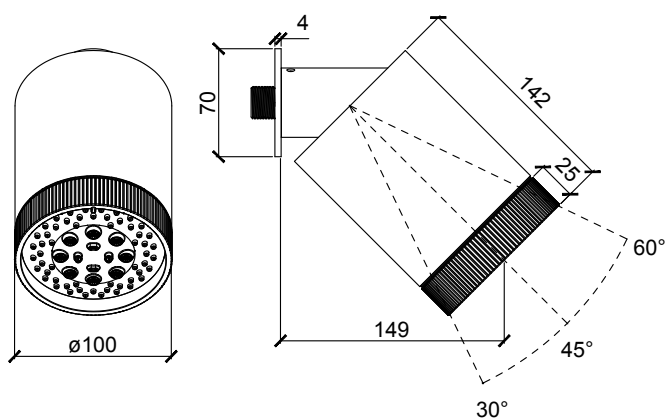

Product Type: **Beam Collection**
 Product Code: **E044286**
 Product Name: **Beam Multijet**

Description: So ione a parete
wall Head Shower

Dimensions: 100x142 mm
 Material: Acciaio 316 | 316 Stainless Steel

Notes: il prodotto è venduto con in dotazione rosone tondo Ø 70 mm e quadro L 70 mm |
the product is sold with round rosette Ø 70 mm and square rosette L 70 mm

Functions:

1 Way	Airstream	Massage	Rain

Finishes:

Stainless Steel	316 PVD Brushed			
316 AISI	High Brass 316 HB	Copper 316 CO	Gun Metal 316 GM	Absolute Black 316 AB

DIMENSIONS

FLOWRATE

MIN: 1 bar | MAX: 5 bar | BEST: 3 bar

PRODUCT CARE

To avoid damages to the purchased equipment, please observe the following recommendations for use: