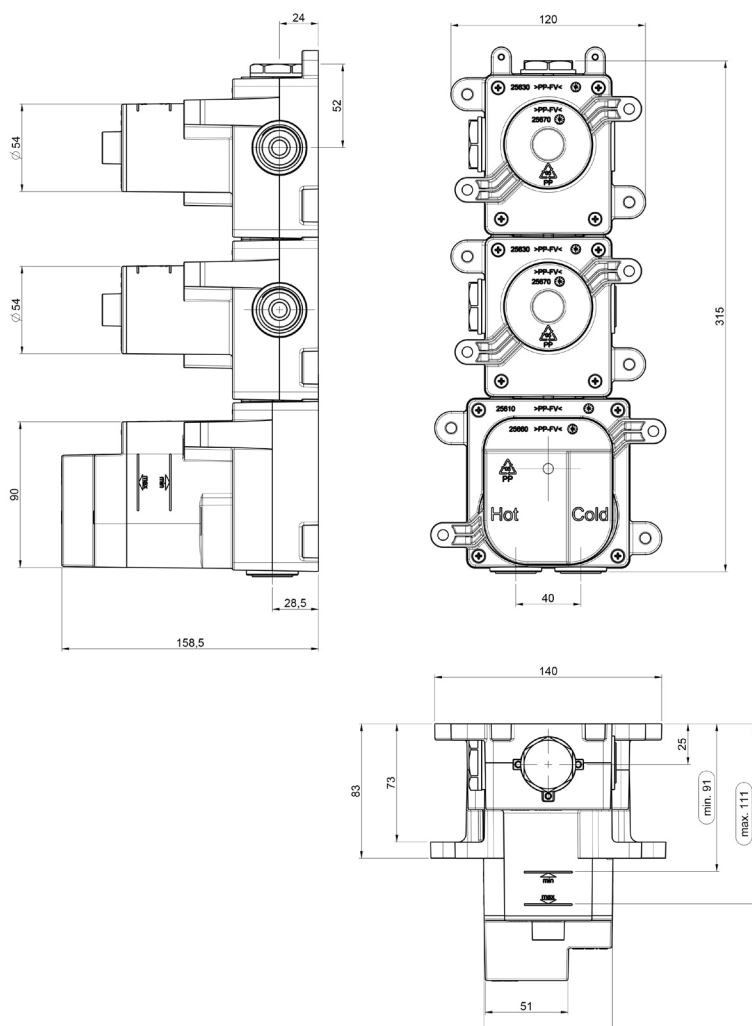

Product Type: **High Flow**  
 Product Code: **E176303**  
 Product Name: **Modulo incasso 3 vie**  
**3-way concealed module**

Description: modulo incasso a 3 vie con 1 deviatore e 1 vitone  
*3-way concealed module with 1 diverter and 1 valve*

## DIMENSIONS