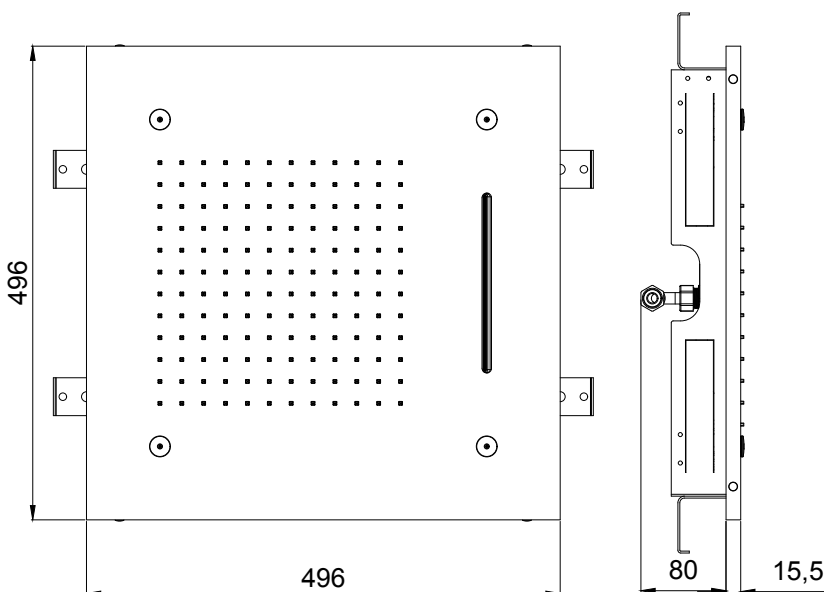

Product Type: **Built-In Head Shower**
 Product Code: **E044140**
 Product Name: **Temptation Multifunction**

Description: Soffione a incasso
Built-in Head Shower

Dimensions: 500x500 mm
 Material: Stainless Steel

DIMENSIONS

FLOWRATE

MIN: 1 bar | MAX: 5 bar | BEST: 3 bar

PRODUCT CARE

To avoid damages to the purchased equipment, please observe the following recommendations for use:

- Clean the plumbing before connecting the device.
- Periodically clean the water blade to avoid any limestone deposits that could compromise the good functioning.