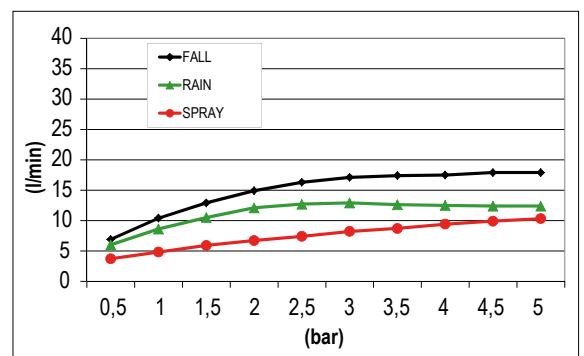

Product Type: **Built-In Head Shower**
 Product Code: **E044140**
 Product Name: **Temptation Multifunction**

Description: Soffione a incasso
Built-in Head Shower

Dimensions: 500x500 mm
 Material: Stainless Steel

DIMENSIONS

FLOWRATE

MIN: 1 bar | MAX: 5 bar | BEST: 3 bar

PRODUCT CARE

To avoid damages to the purchased equipment, please observe the following recommendations for use:

- Clean the plumbing before connecting the device.
- Periodically clean the water blade to avoid any limestone deposits that could compromise the good functioning.