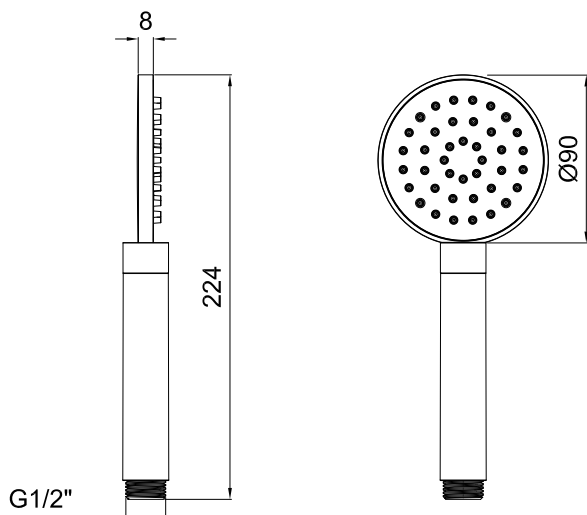

Product Type: **Hand Showers**
 Product Code: **E082108**
 Product Name: **Posh**

Description: Doccia
Hand Shower

Dimensions: erogatore Ø 90mm
 Material: Acciaio | Brass

Note: con erogatore in finitura e manico in gomma nera
 Notes: *with diffuser in finish and rubber black handle*

Functions:  1 Way |  Hand

Finishes:

		Painted		PVD Polished		PVD Brushed		
Chrome CR	Nichel Brushed BS							
		Matt Black MB	Matt White WM	Gold GO	Deep Grey DG	High Brass HB	Copper CO	Gun Metal GM

DIMENSIONS