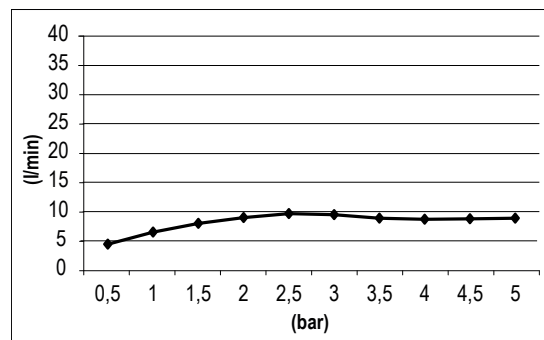

Product Type: **Hand Showers**
Product Code: **E082108**
Product Name: **Posh**

Description: Doccia
Hand Shower

Dimensions: erogatore Ø 90mm
Material: Acciaio | Brass

Note: con erogatore in finitura e manico in gomma nera
Notes: *with diffuser in finish and rubber black handle*

Functions: 1 Way | Hand

Finishes:

		Painted		PVD Polished		PVD Brushed		
Chrome CR	Nichel Brushed BS							
		Matt Black MB	Matt White WM	Gold GO	Deep Grey DG	High Brass HB	Copper CO	Gun Metal GM

DIMENSIONS

FLOWRATE