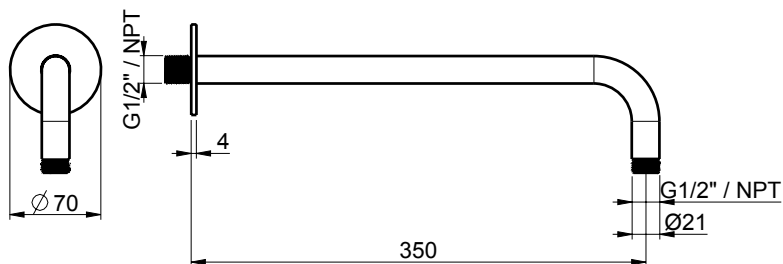

DIMENSIONS