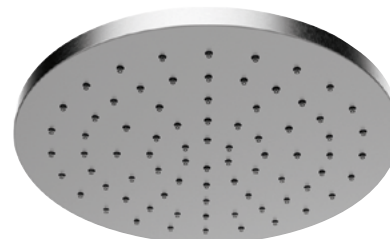

Product Type: **Shower Arms**
 Product Code: **E021093**
 Product Name: **Wall arm L350 mm**

Description: *Braccio parete con rosone tondo*
Wall arm with round rosette

Dimensions: L 350 mm

Material: Acciaio 316 | 316 Stainless Steel

Notes: -

Functions:

1 Way

Finishes:

Stainless Steel

316 AISI

316 PVD Brushed

High Brass
316 HB

PACKING

1 pc

RELATED PRODUCTS

E044210

ROUND 316 EMOTION SHOWER HEAD

E044252

ROUND 316 EMOTION SHOWER HEAD

E044072