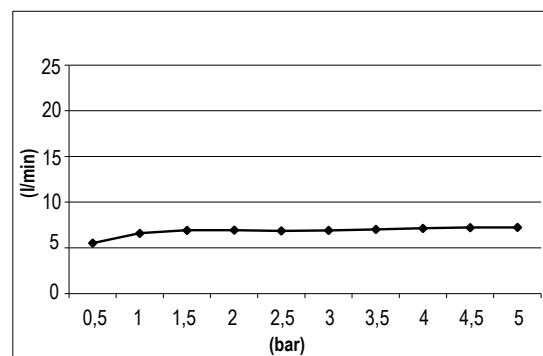

Product Type: **Velvet Head Shower**
Product Code: **E044293**
Product Name: **Velvet Round 230**
Description: **Soffione Tondo L230mm**
Round Head Shower L230mm
Dimensions: **ø230 mm**
Material: **ABS**

Note: **completamente ispezionabile | connessione G1/2" - NPT**
Notes: **completely inspectionable | connection G1/2" - NPT**

Functions:

1 Way

Velvet Rain

Finishes:

Chrome
CR

Matt Colours

Matt Black
MB

DIMENSIONS

FLOWRATE