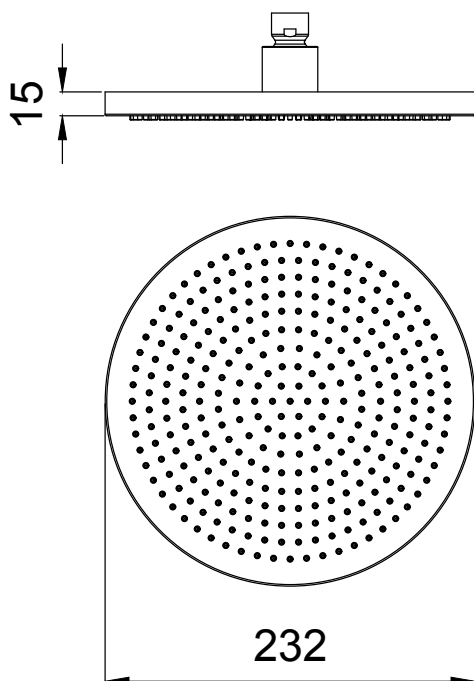

DIMENSIONS