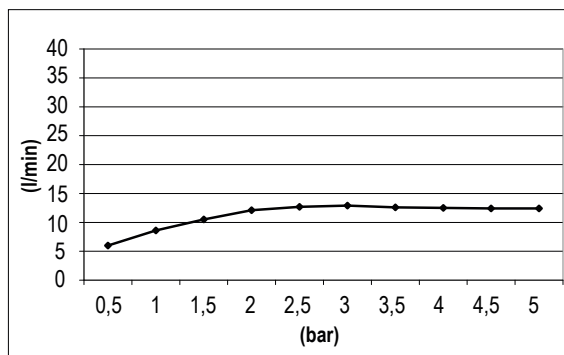

Product Type: **Built-In Head Shower**
 Product Code: **E044046**
 Product Name: **Square Temptation**
 Description: Soffione a incasso
Built-in Head Shower
 Dimensions: 380x380 mm
 Material: Acciaio 316 | 316 Stainless Steel

Note: connessioni | *connections* **G1/2" / NPT**
 Notes: **telaio** incasso e kit di connessione inclusi | *built-in frame* and *connection kit* included
completamente ispezionabile | *completely inspectionable*

Functions:  1 Way |  Rain

Finishes: **Stainless Steel**  **316 AISI** | **316 PVD Brushed**
 High Brass **316 HB** |  Copper **316 CO** |  Gun Metal **316 GM** |  Absolute Black **316 AB**

DIMENSIONS

FLOWRATE