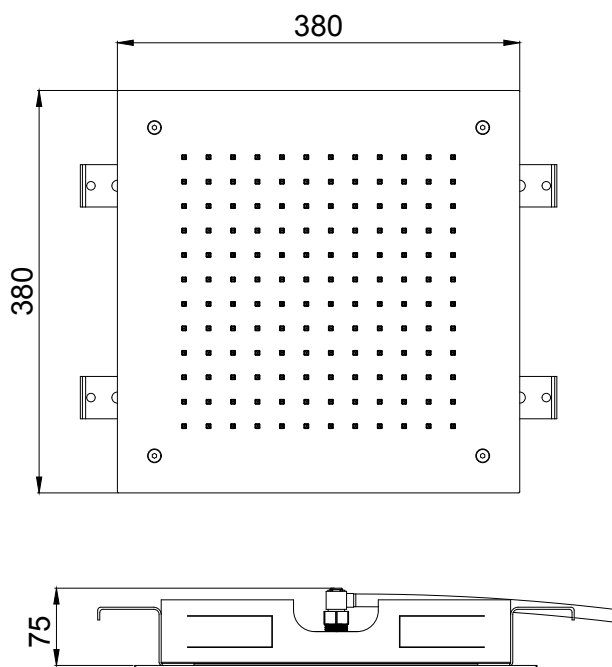

Product Type: **Built-In Head Shower**
 Product Code: **E044046**
 Product Name: **Square Temptation**
 Description: Soffione a incasso
Built-in Head Shower
 Dimensions: 380x380 mm
 Material: Acciaio 316 | 316 Stainless Steel

Note: connessioni | *connections* **G1/2" / NPT**
 Notes: **telaio** incasso e kit di connessione inclusi | *built-in frame* and *connection kit* included
completamente ispezionabile | *completely inspectionable*

Functions:  1 Way |  Rain

Finishes: **Stainless Steel**  **316 AISI** | **316 PVD Brushed**
 High Brass **316 HB** |  Copper **316 CO** |  Gun Metal **316 GM** |  Absolute Black **316 AB**

DIMENSIONS

FLOWRATE