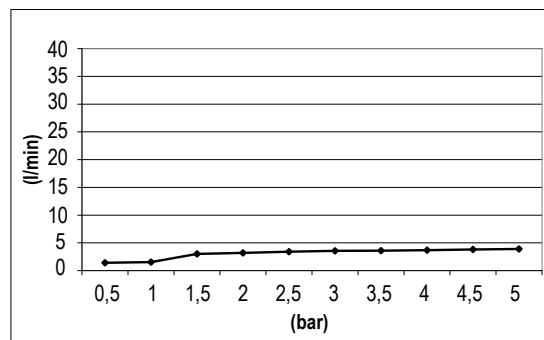

Product Type: **Bodyjets**
Product Code: **E044091**
Product Name: **Emotion Kuky**
Description: Bodyjet con getto Spray
Bodyjet with Spray jet
Dimensions: 125x125 mm
Material: ABS

Note: connessione | **completamente ispezionabile**
Notes: connections **G1/2"** | **completely inspectionable**

Functions: 1 Way Spray

Finishes:

Matt Colours		PVD Polished		PVD Brushed					
Chrome CR	Nichel Brushed BS	Matt Black MB	Matt White WM	Gold GO	Deep Black DB	High Brass HB	Copper CO	Gun Metal GM	Absolute Black AB

DIMENSIONS

FLOWRATE