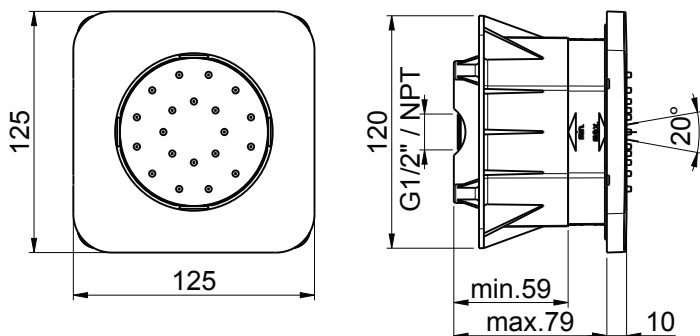

DIMENSIONS