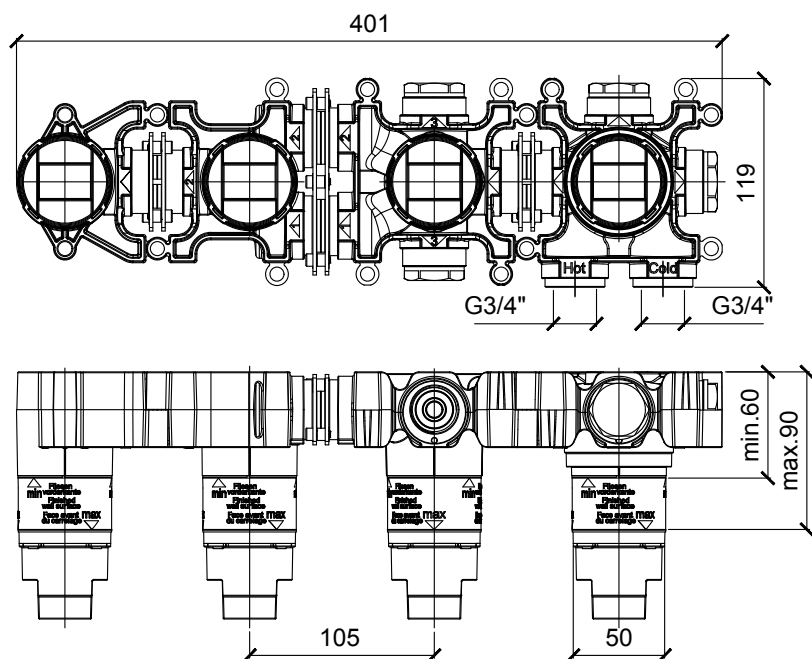

Product Type: **Thermostat Modular**  
 Product Code: **E169003**  
 Product Name: **Incasso termostatico 2 vie**  
**2-way thermostat concealed module**

Description: incasso verticale termostatico 2 vie bordo vasca  
*2-way vertical thermostat concealed module for bathtub*

Notes: da abbinare con: **E180185** estetiche con rosoni quadri  
**E180135** estetiche rosoni tondi

*to combine with: **E180185** square rosettes trim set*  
**E180135** round rosettes trim set

Functions:  thermostat  2 Way

## DIMENSIONS