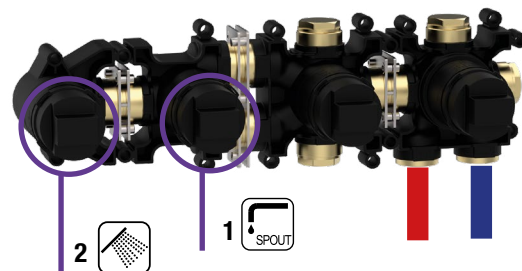

Product Type: **Thermostat Modular**  
 Product Code: **E169003**  
 Product Name: **Incasso termostatico 2 vie**  
**2-way thermostat concealed module**

Description: incasso verticale termostatico 2 vie bordo vasca  
*2-way vertical thermostat concealed module for bathtub*

Notes: da abbinare con: **E180185** estetiche con rosoni quadri  
**E180135** estetiche rosoni tondi

*to combine with: **E180185** square rosettes trim set*  
**E180135** round rosettes trim set

Functions:  thermostat  2 Way