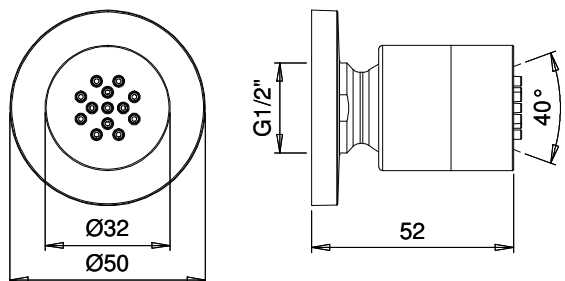

Product Type: **Bodyjets**
 Product Code: **E044030**
 Product Name: **Round Spray**
 Description: Bodyjet con getto Spray
Bodyjet with Spray jet
 Dimensions: 50 mm
 Material: Ottone - ABS | Brass - ABS

Functions:

1 Way

Spray

Finishes:

			Matt Colours		
	Chrome CR	Nichel Brushed BS	 Matt Black MB	Gold GO	High Brass HB

DIMENSIONS

FLOWRATE

PRODUCT CARE