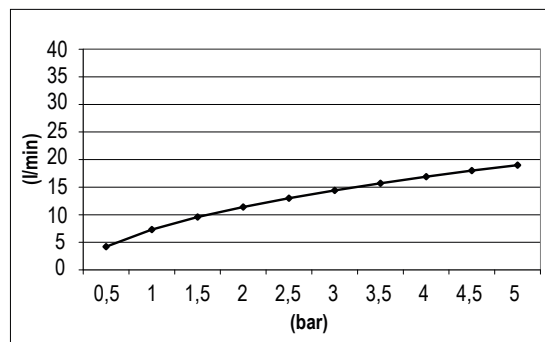

Functions:

1 Way

Spray

Finishes:

			Matt Colours		
	Chrome CR	Nichel Brushed BS	 Matt Black MB	Gold GO	High Brass HB

DIMENSIONS

FLOWRATE

PRODUCT CARE