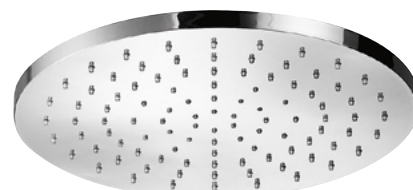

E044043

ROUND EMOTION SHOWER HEAD - ABS

E044040

ROUND EMOTION SHOWER HEAD - OTTONE -
BRASS