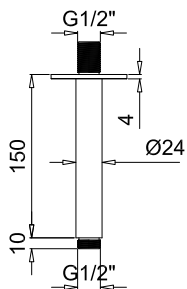

Product Type: **Shower Arm**
Product Code: **E021107**
Product Name: **Ceiling Arm L 150 mm**

Description: *Braccio doccia con rosone tondo L 150 mm Wall arm shower with round rosette L 150 mm*

Dimensions: $\varnothing$ 24 mm - L150 mm

Material: Ottone | Brass

Notes:

Functions:

1 Way

Finishes:

Chrome
CR

Nickel Brushed
NB

Matt Colours

Matt Black
MB

Matt White
WM

PVD Polished

Gold
GO

Deep Black
DB

PVD Brushed

High Brass
HB

Copper
CO

Gun Metal
GM

Absolute Black
AB

DIMENSIONS