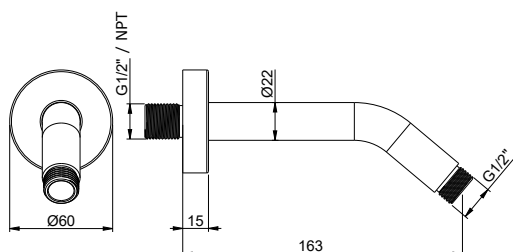

Product Type: **Shower Arm**
Product Code: **E021058**
Product Name: **Short Wall Arm**

Description: Braccio doccia corto con rosone tondo
Short wall arm shower with round rosette

Dimensions: Ø 22mm - L163 mm

Material: Ottone | Brass

Notes:

Functions:

1 Way

Finishes:

Chrome
CR

Nickel Brushed
NB

Matt Colours

Matt Black
MB

Matt White
WM

DIMENSIONS