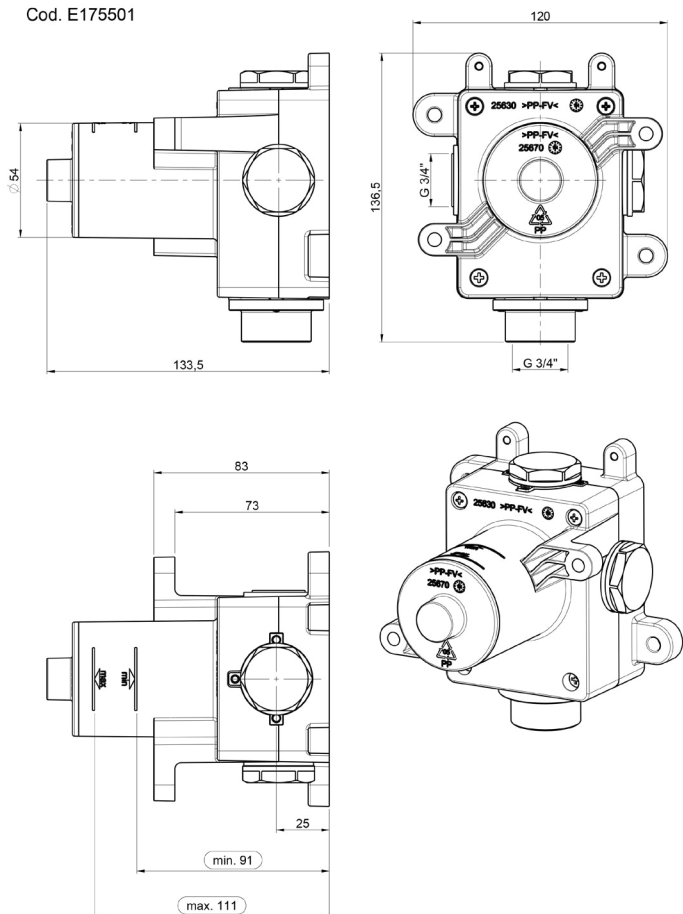

Product Type: **High Flow**  
 Product Code: **E175501**  
 Product Name: **Modulo incasso con vitone 1 via**  
**1-way shutoff valve concealed module**

Description: incasso con vitone a 1 via  
*1-way shutoff valve concealed module*

Notes: da abbinare con: estetica deviatore/vitone **E180331 | E180381 | E180321**  
*to combine with: valve/diverter trim set **E180331 | E180381 | E180321***

Functions: high flow thermostat 1 Way

## DIMENSIONS

Cod. E175501