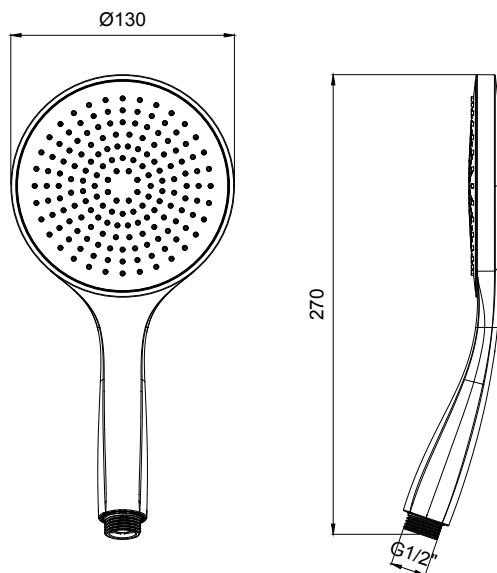

DIMENSIONS