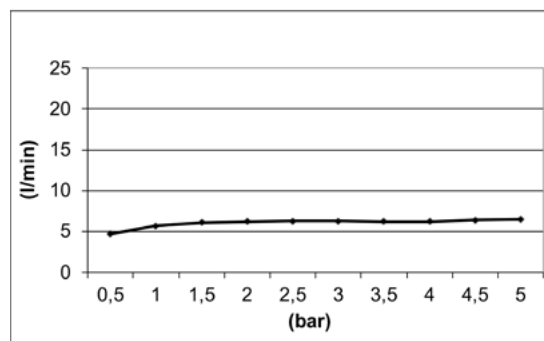

Product Type: **Velvet Hand Shower**
Product Code: **E082116**
Product Name: **Velvet 100**

Description: Doccia 130mm
Head Shower 130mm

Dimensions: $\varnothing$ 130 mm
Material: ABS

Note: connessione G1/2" - NPT
Notes: connection G1/2" - NPT

Functions: 1 Way Velvet Rain

Finishes:

		Matt Colours		PVD Polished		PVD Brushed			
Chrome CR	Nickel Brushed NB								
		Matt Black MB	Matt White WM	Gold GO	DeepBlack DB	High Brass HB	Copper CO	Gun Metal GM	Absolute Black AB

DIMENSIONS

FLOWRATE