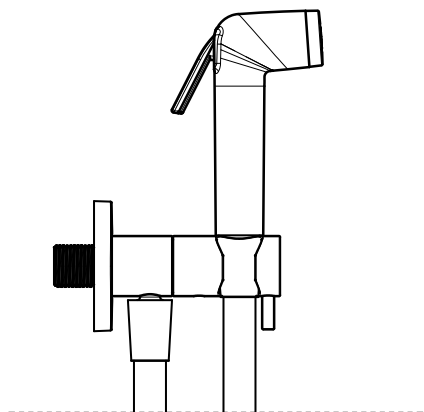

DIMENSIONS