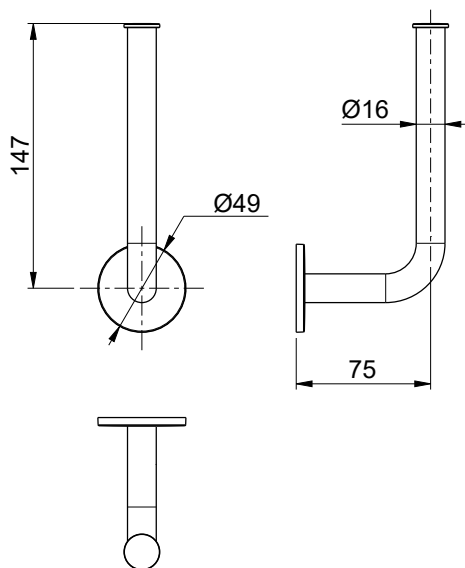

Product Type: **Shower Accessories**  
 Product Code: **E315003**  
 Product Name: **Toilet Paper Holder**

Description: Porta Rotolo di Scorta  
*Toilet Paper Holder*

Dimensions: Ø16x147x75 mm  
 Material: acciaio 316 | 316 stainless steel

## DIMENSIONS