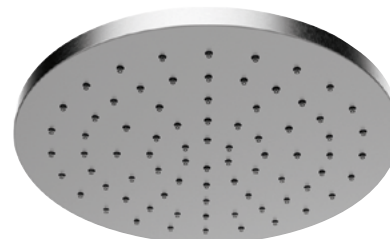

Product Type: **Shower Arms**  
 Product Code: **E021103**  
 Product Name: **Wall arm L350 mm**

Description: *Braccio parete con rosone tondo*  
*Wall arm with round rosette*

Dimensions: L 420 mm  
 Material: Acciaio 316 | 316 Stainless Steel

## RELATED PRODUCTS

**E044210**

ROUND 316 EMOTION SHOWER HEAD

**E044252**

ROUND 316 EMOTION SHOWER HEAD

**E044072**

ROUND 316 EMOTION SHOWER HEAD