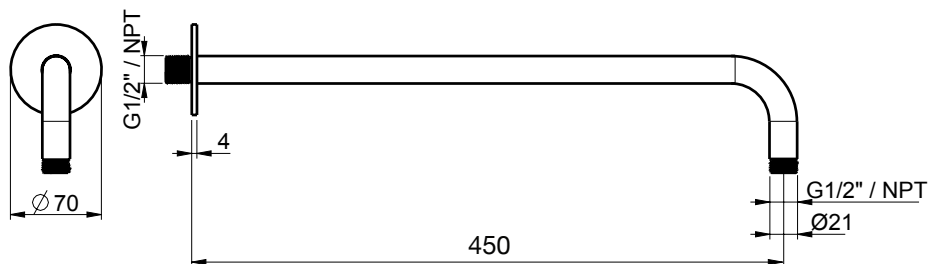

Product Type: **Shower Arms**  
 Product Code: **E021103**  
 Product Name: **Wall arm L350 mm**

Description: *Braccio parete con rosone tondo*  
*Wall arm with round rosette*

Dimensions: L 420 mm  
 Material: Acciaio 316 | 316 Stainless Steel

## DIMENSIONS