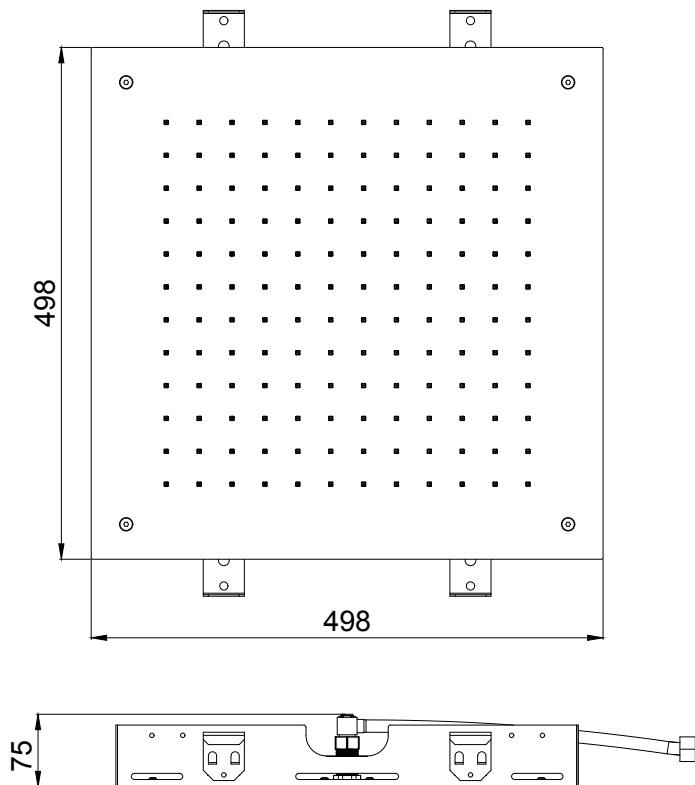

Product Type: **Built-In Head Shower**  
 Product Code: **E044024**  
 Product Name: **Square Temptation**  
 Description: Soffione a incasso  
*Built-in Head Shower*  
 Dimensions: 500x500 mm  
 Material: Acciaio 316 | 316 Stainless Steel

## DIMENSIONS