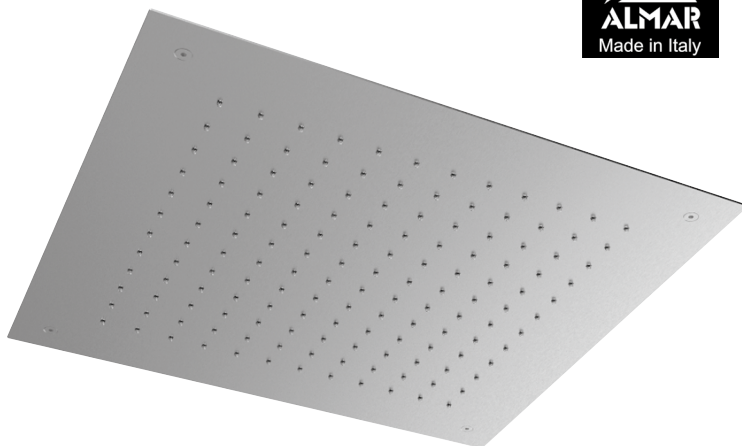

Product Type: **Built-In Head Shower**  
 Product Code: **E044024**  
 Product Name: **Square Temptation**  
 Description: Soffione a incasso  
*Built-in Head Shower*  
 Dimensions: 500x500 mm  
 Material: Acciaio 316 | 316 Stainless Steel

Functions:  1 Way |  Rain

Finishes: **Stainless Steel**  **316 AISI** | **316 PVD Brushed**  
 High Brass **316 HB** |  Copper **316 CO** |  Gun Metal **316 GM** |  Absolute Black **316 AB**