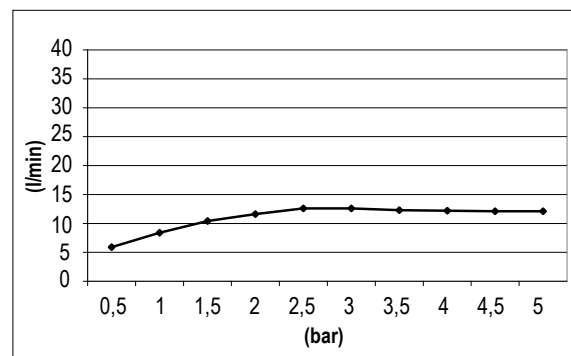

FLOWRATE

MIN: 1 bar | MAX: 5 bar | BEST: 3 bar