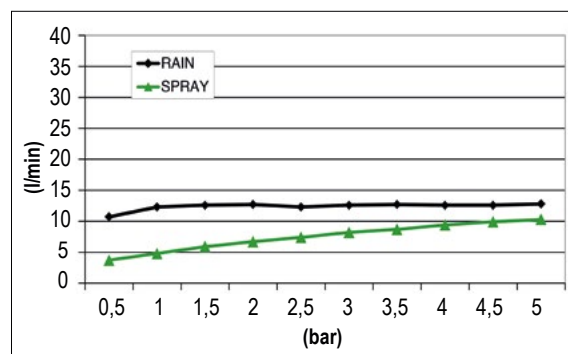

Product Type: **Built-In Head Shower**  
 Product Code: **E044217**  
 Product Name: **Square Temptation**

Description: Soffione a incasso  
*Built-in Head Shower*

Dimensions: 380x380 mm  
 Material: Stainless Steel

## DIMENSIONS

## FLOWRATE

MIN: 1 bar | MAX: 5 bar | BEST: 3 bar