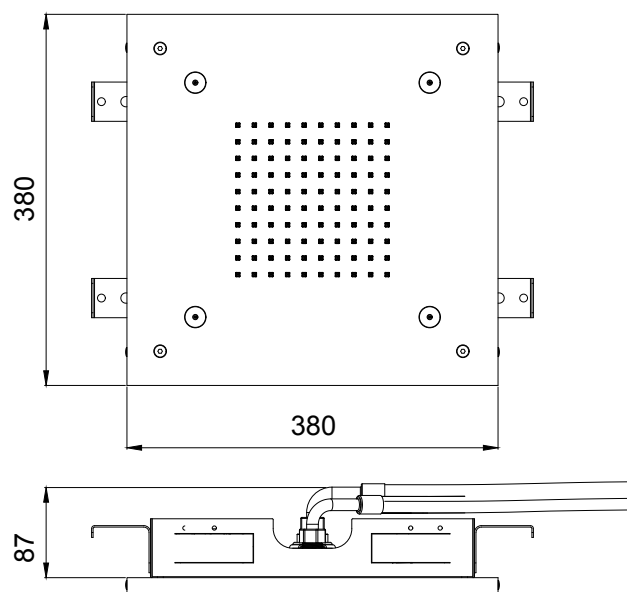

Product Type: **Built-In Head Shower**  
 Product Code: **E044217**  
 Product Name: **Square Temptation**

Description: Soffione a incasso  
*Built-in Head Shower*

Dimensions: 380x380 mm  
 Material: Stainless Steel

Note: connessioni | *connections* **G1/2" / NPT**  
 Notes: **telaio** incasso e kit di connessione inclusi | *built-in frame* and *connection kit* included  
**completamente ispezionabile** | *completely inspectionable*

## DIMENSIONS