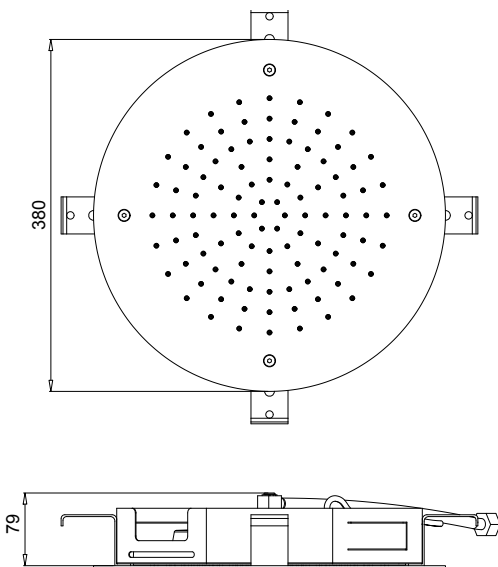

Product Type: **Chromotherapy**
 Product Code: **E044065**
 Product Name: **Rectangular Temptation**

Description: Soffione a incasso con Cromoterapia
Built-in Head Shower with Chromotherapy

Dimensions: Ø380 mm
 Material: Stainless Steel

DIMENSIONS

FLOWRATE

MIN: 1 bar | MAX: 5 bar | BEST: 3 bar

PRODUCT CARE

To avoid damages to the purchased equipment, please observe the following recommendations for use:

- Clean the plumbing before connecting the device.
- Periodically clean the water blade to avoid any limestone deposits that could compromise the good functioning.