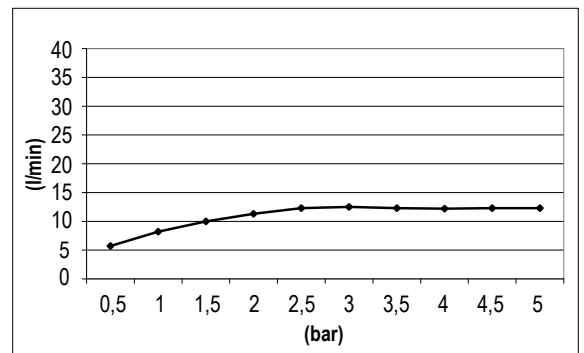

Product Type: **Chromotherapy**
 Product Code: **E044065**
 Product Name: **Rectangular Temptation**

Description: Soffione a incasso con Cromoterapia
Built-in Head Shower with Chromotherapy

Dimensions: Ø380 mm
 Material: Stainless Steel

DIMENSIONS

FLOWRATE

MIN: 1 bar | MAX: 5 bar | BEST: 3 bar

PRODUCT CARE

To avoid damages to the purchased equipment, please observe the following recommendations for use:

- Clean the plumbing before connecting the device.
- Periodically clean the water blade to avoid any limestone deposits that could compromise the good functioning.