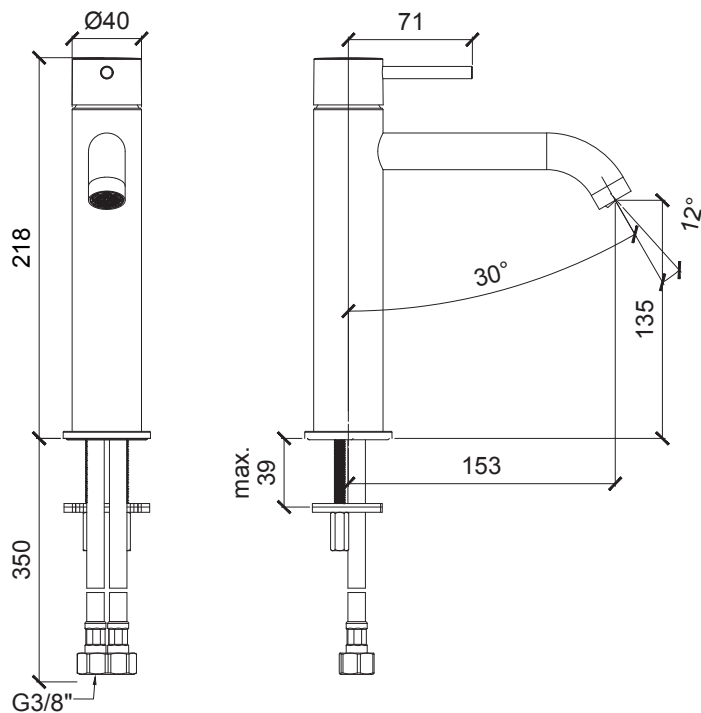

DIMENSIONS