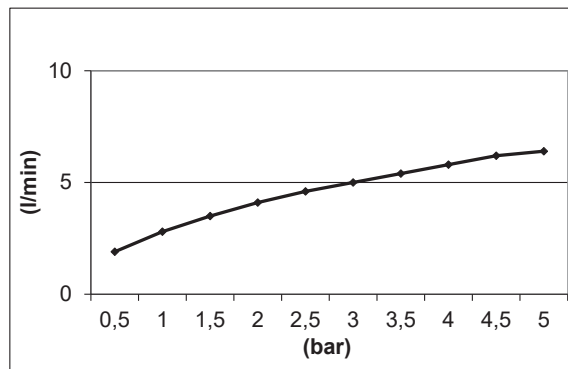

Product Type: **Mixer**
Product Code: **E214001**
Product Name: **Medium single lever mixer**
Miscelatore monocomando lavabo medio

Description: *miscelatore monocomando lavabo medio*
medium single lever mixer wash basin

Dimensions: h 218 mm
Material: ottone | brass

Notes: -

Finishes:

Matt Colours		PVD Polished		PVD Brushed					
Chrome CR	Nickel Brushed NB	Matt Black MB	Matt White MW	Gold GO	Deep Black DB	High Brass HB	Copper CO	Gun Metal GM	Absolute Black AB

DIMENSIONS

FLOWRATE