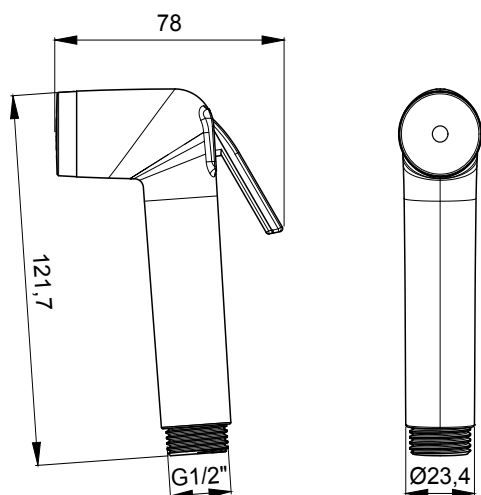

DIMENSIONS