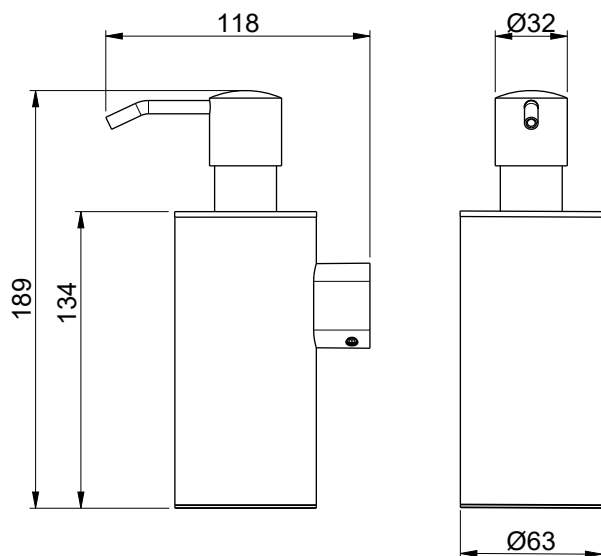

Product Type: **Shower Accessories**  
 Product Code: **E340001**  
 Product Name: **Liquid Soap Dispenser**

Description: Dispenser Sapone Liquido da Parete  
*Liquid Soap Dispenser Wall*

Dimensions: Ø63x118x189 mm

## DIMENSIONS