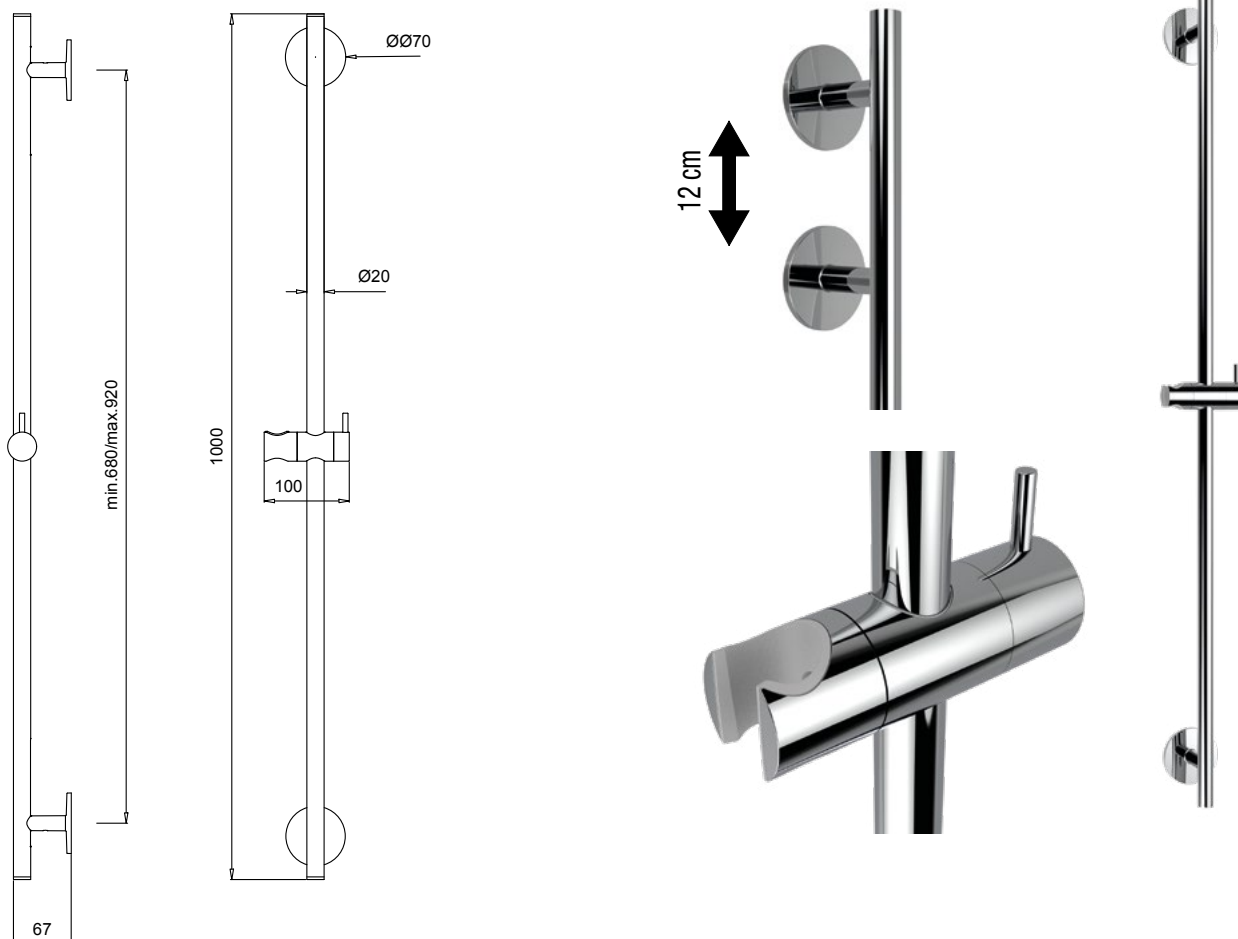

Product Type: **Slide Bar**  
 Product Code: **E087065**  
 Product Name: **Flexi Round**

Description: Saliscendi con rosoni tondi regolabile in altezza  
*Slide Bar with round rosettes adjustable in height*

Dimensions: E087065 L1000

Material: Brass / ABS

Notes: regolabile in altezza | scorrevole centrale con boccola di protezione in ABS  
*adjustable in height | sliding holder with cone protection in ABS*

Functions:

1 Way

Rain

Finishes: Chrome  
**CR**

## DIMENSIONS