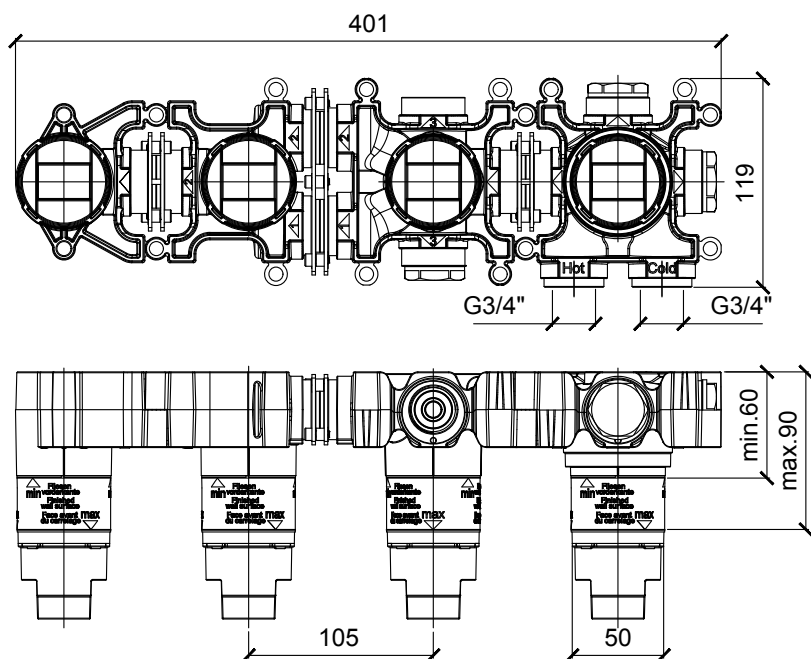

Product Type: **Thermostat Modular**  
 Product Code: **E169002**  
 Product Name: **Incasso termostatico 3 vie**  
**3-way thermostat concealed module**

Description: *incasso verticale termostatico 3 vie bordo vasca*  
*3-way vertical thermostat concealed module for bathtub*

Notes: da abbinare con: **E180185** estetiche con rosoni quadri  
**E180135** estetiche rosoni tondi

*to combine with: E180185 square rosettes trim set*  
*E180135 round rosettes trim set*

Functions: thermostat 3 Way

## DIMENSIONS