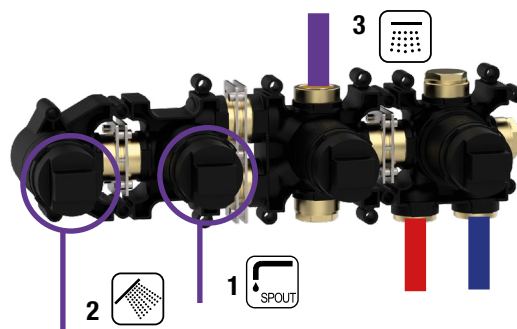

Product Type: **Thermostat Modular**  
 Product Code: **E169002**  
 Product Name: **Incasso termostatico 3 vie**  
**3-way thermostat concealed module**

Description: *incasso verticale termostatico 3 vie bordo vasca*  
*3-way vertical thermostat concealed module for bathtub*

Notes: da abbinare con: **E180185** estetiche con rosoni quadri  
**E180135** estetiche rosoni tondi

*to combine with: E180185 square rosettes trim set*  
*E180135 round rosettes trim set*

Functions: thermostat 3 Way