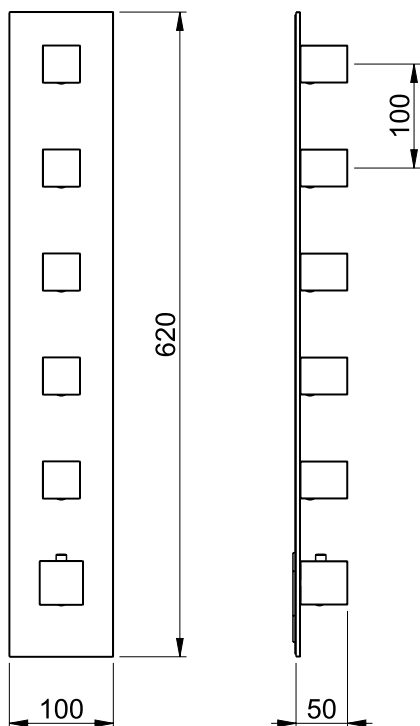

Product Type: **Water Control**
 Product Code: **E180065**
 Product Name: **Estetiche per High Flow**
 Description: *Estetiche maniglia quadra placca quadra*
Square handle with square plate trim set
 Dimensions: **placca 100x620 mm**
 Material: *plate 100x620 mm*

DIMENSIONS

TO GO WITH

DA ABBINARE CON I TO GO WITH:

E176005 modulo incasso termostatico con 5 vitoni
 thermostatic concealed module with 5 valves

E176306 modulo incasso termostatico con 1 deviatore e 4 vitoni
 thermostatic concealed module with 1 diverte and 4 valves