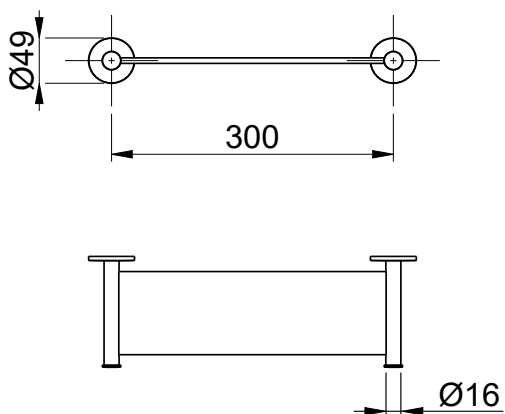

DIMENSIONS