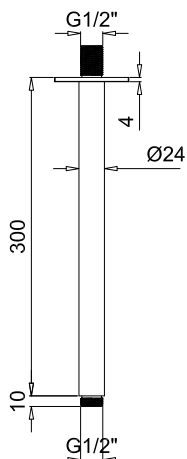

DIMENSIONS