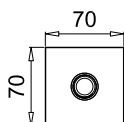

DIMENSIONS