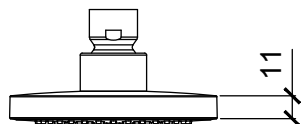

Note: *completamente ispezionabile* | *connessione G1/2" - NPT*
 Notes: *completely inspectionable* | *connection G1/2" - NPT*

Functions:

1 Way

Velvet Rain

Finishes:

Chrome
CR

Nickel Brushed
NB

Matt Colours

Matt Black
MB

Matt White
WM

DIMENSIONS

FLOWRATE

PRODUCT CARE

To avoid damages to the purchased equipment, please observe the following recommendations for use:

- Clean the plumbing before connecting the device.
- Periodically clean the water blade to avoid any limestone deposits that could compromise the good functioning.