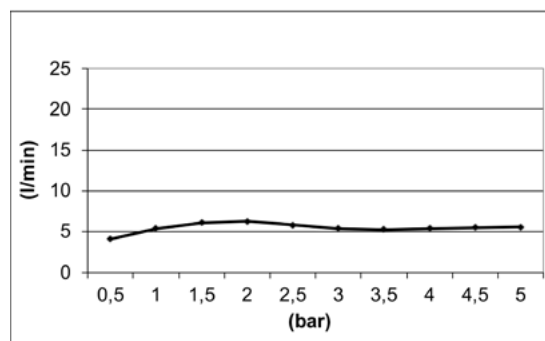

Product Type: **Velvet Head Shower**
Product Code: **E044295**
Product Name: **Velvet Round 100**
Description: *Soffione Tondo 100mm*
Round Head Shower 100mm
Dimensions: $\varnothing 100$ mm
Material: ABS

Note: *completamente ispezionabile* | *connessione G1/2" - NPT*
Notes: *completely inspectionable* | *connection G1/2" - NPT*

Functions:

1 Way

Velvet Rain

Finishes:

Chrome
CR

Nickel Brushed
NB

Matt Colours

Matt Black
MB

Matt White
WM

DIMENSIONS

FLOWRATE