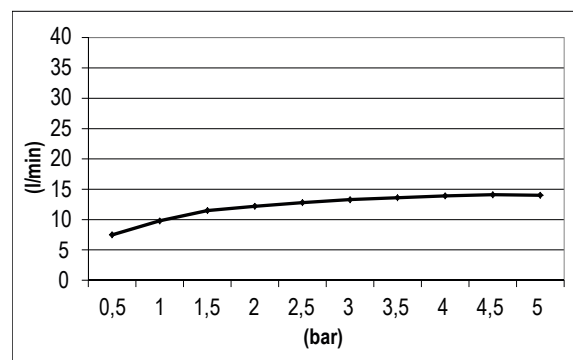

Product Type: **Wall Mounted Head Shower**
 Product Code: **E044200**
 Product Name: **Smart Head Shower**
 Description: Soffione a parete
Wall Mounted Head Shower
 Dimensions: 537 x 165 mm
 Material: Acciaio 316 | 316 Stainless Steel

Note: connessioni | *connections* **G1/2" / NPT**
 Notes: **kit di connessione incluso** | *and connection kit included*
completamente ispezionabile | *completely inspectionable*

Functions:  1 Way |  Rain

Finishes: **Stainless Steel**  **316 AISI** | **316 PVD Brushed**
 **316 HB** High Brass |  **316 CO** Copper |  **316 GM** Gun Metal |  **316 AB** Absolute Black

DIMENSIONS

FLOWRATE

MIN: 1 bar | MAX: 5 bar | BEST: 3 bar