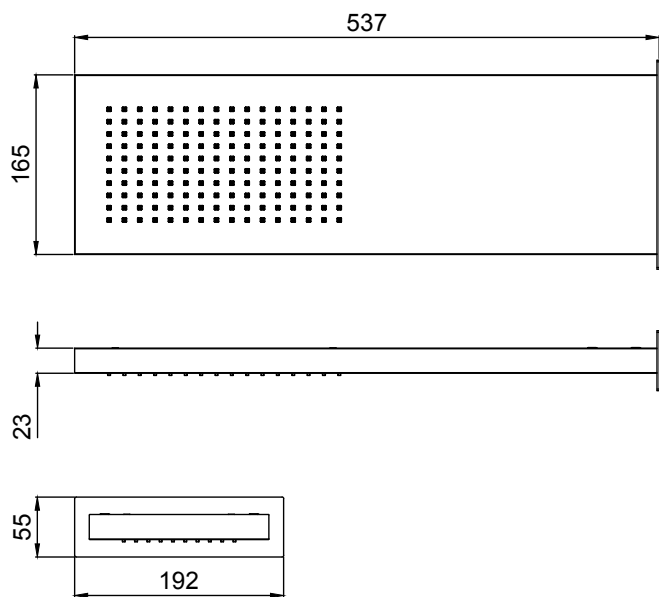

Product Type: **Wall Mounted Head Shower**
 Product Code: **E044200**
 Product Name: **Smart Head Shower**
 Description: Soffione a parete
Wall Mounted Head Shower
 Dimensions: 537 x 165 mm
 Material: Acciaio 316 | 316 Stainless Steel

Note: connessioni | *connections* **G1/2" / NPT**
 Notes: **kit di connessione incluso** | *and connection kit included*
completamente ispezionabile | *completely inspectionable*

Functions:  1 Way |  Rain

Finishes: **Stainless Steel**  **316 AISI** | **316 PVD Brushed**
 **316 HB** High Brass |  **316 CO** Copper |  **316 GM** Gun Metal |  **316 AB** Absolute Black

DIMENSIONS

FLOWRATE

MIN: 1 bar | MAX: 5 bar | BEST: 3 bar