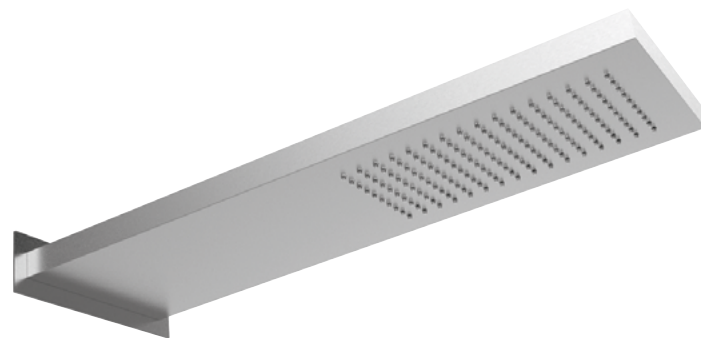

Product Type: **Wall Mounted Head Shower**
 Product Code: **E044200**
 Product Name: **Smart Head Shower**
 Description: Soffione a parete
Wall Mounted Head Shower
 Dimensions: 537 x 165 mm
 Material: Acciaio 316 | 316 Stainless Steel

Note: connessioni | *connections* **G1/2" / NPT**
 Notes: **kit di connessione incluso** | *and connection kit included*
completamente ispezionabile | *completely inspectionable*

Functions:  1 Way |  Rain

Finishes: **Stainless Steel**  **316 AISI** | **316 PVD Brushed**
 **316 HB** High Brass |  **316 CO** Copper |  **316 GM** Gun Metal |  **316 AB** Absolute Black

DIMENSIONS

FLOWRATE

MIN: 1 bar | MAX: 5 bar | BEST: 3 bar