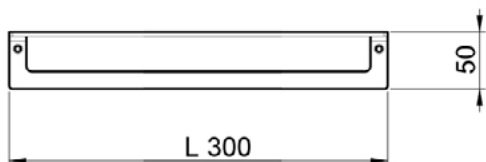

DIMENSIONS